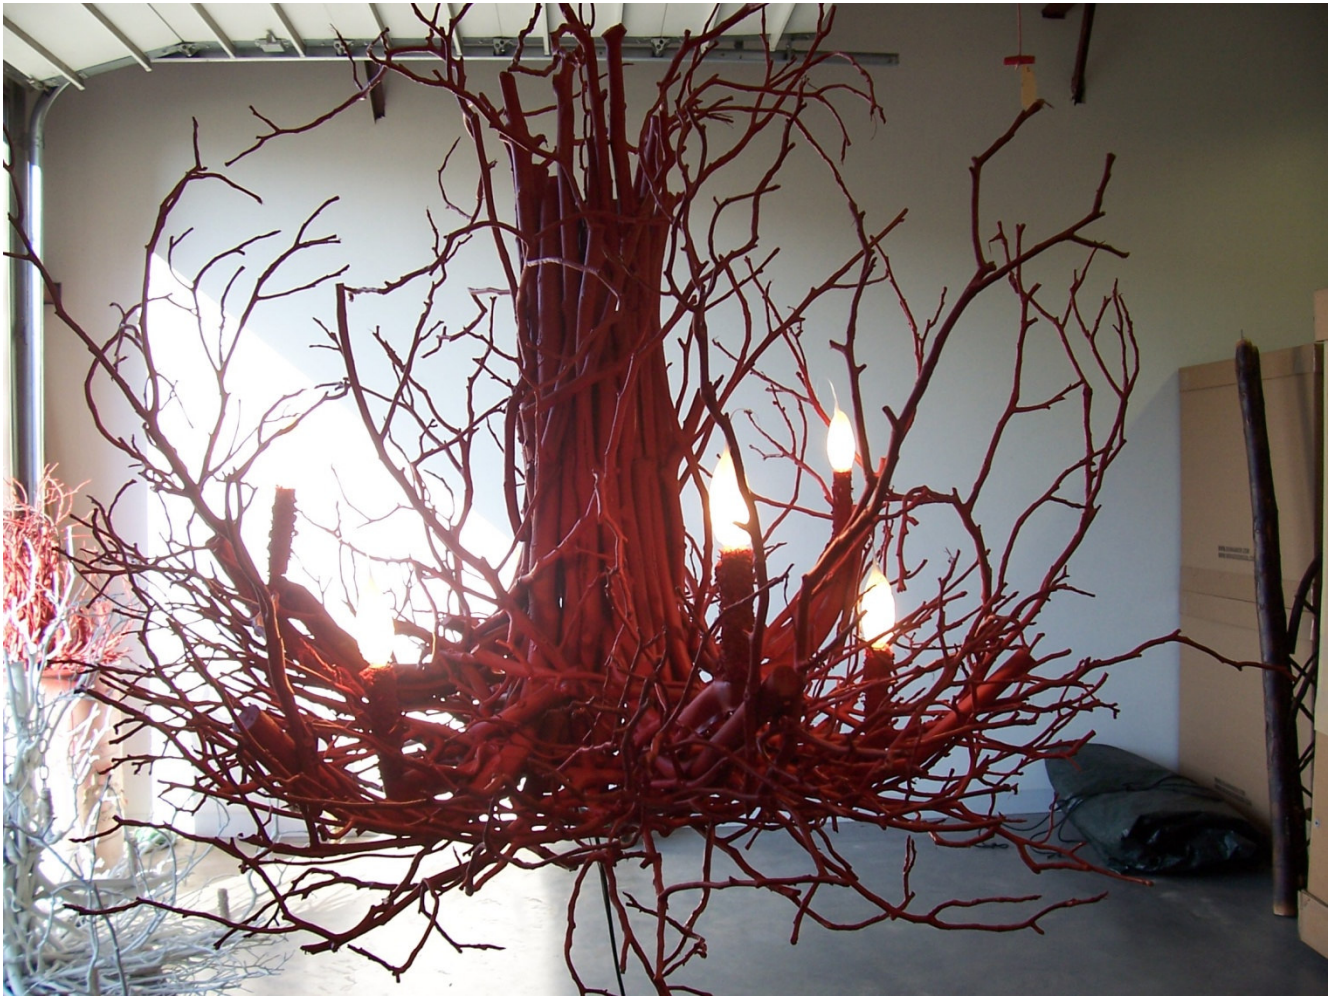

## Wildwood (Coral) Twig Chandelier / Branchelier

---

### **Wildwood (Coral) Twig Chandelier / Branchelier**

46D6H46 or 46D10H46

Specifications:

- 46" diameter
- 46" height
- 6 or 10 candles

Color: Available in any Benjamin Moore paint color.

---