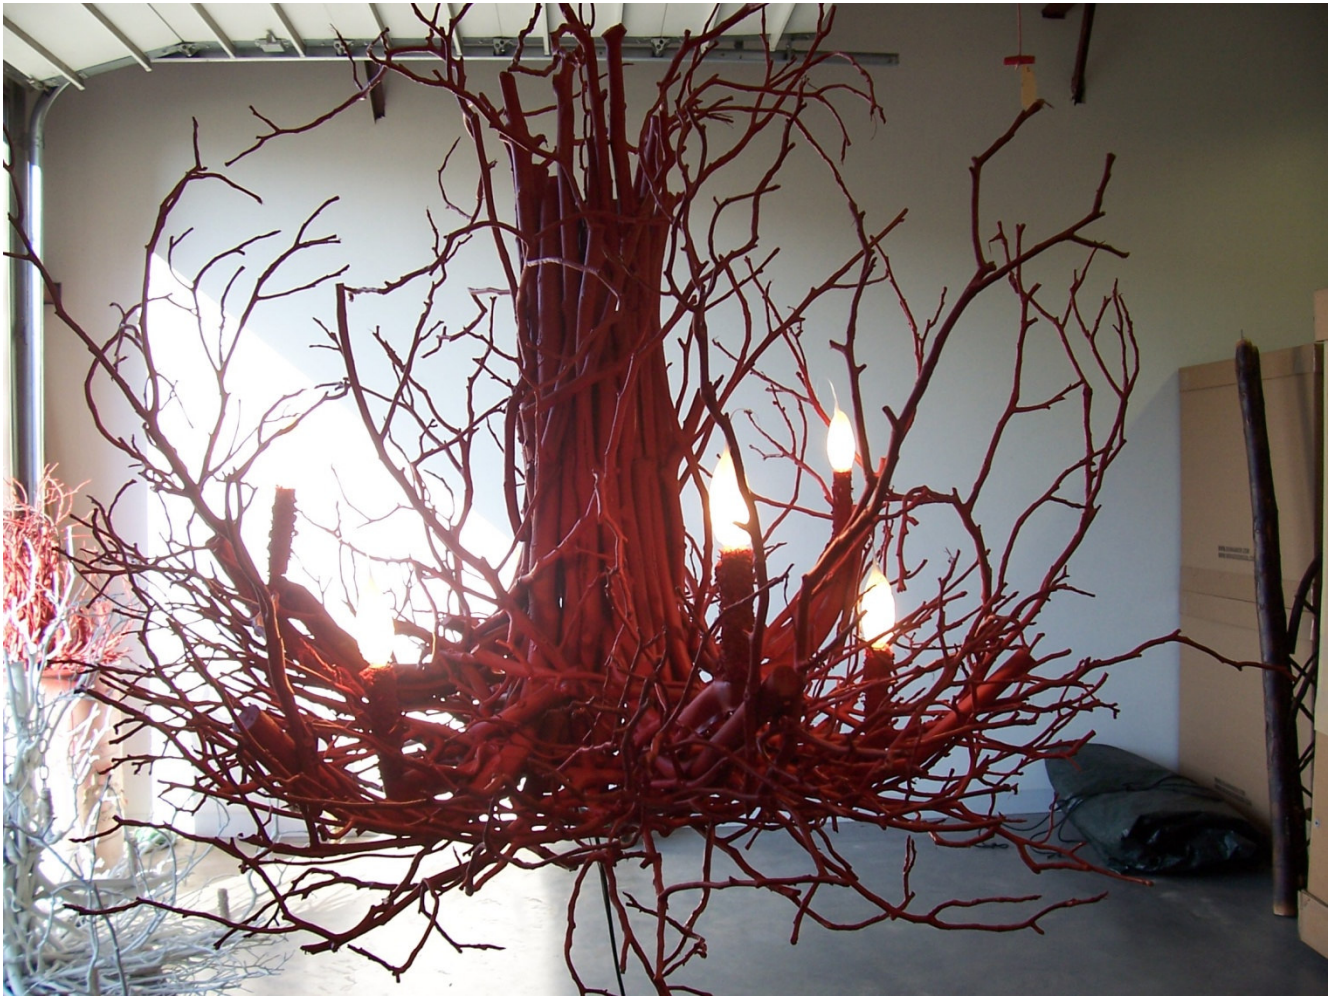

Wildwood (Coral) Twig Chandelier / Branchelier

Wildwood (Coral) Twig Chandelier / Branchelier

46D6H46 or 46D10H46

Specifications:

- 46" diameter
- 46" height
- 6 or 10 candles

Color: Available in any Benjamin Moore paint color.
